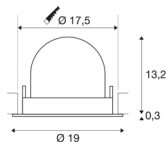

TECHNICAL DATA

Item no.:	1006041
Number of different light outlets	1
Secondary power / secondary voltage	1000/1050mA
Height	13.5 cm
Diameter	19 cm
Installation diameter	17.5 cm
Installation depth	13.5 cm
Net weight	0.85 kg
Gross weight	0.91 kg
Safety class	III
Assembly	Recessed
Assembly details	Ceiling
Wattage	37.4 W
Lumen	3300 lm
Colour temperature	2700 Kelvin
Beam angle	40 °
Color	white
CRI	90
UGR ≤	22
BIG WHITE Page	57