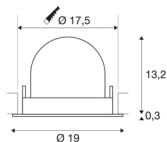

TECHNICAL DATA

Item no.:	1006042
Number of different light outlets	1
Secondary power / secondary voltage	1000/1050mA
Height	13.5 cm
Diameter	19 cm
Installation diameter	17.5 cm
Installation depth	13.5 cm
Net weight	0.85 kg
Gross weight	0.91 kg
Safety class	III
Assembly	Recessed
Assembly details	Ceiling
Wattage	37.4 W
Lumen	3500 lm
Colour temperature	2700 Kelvin
Beam angle	40 °
Color	white
CRI	90
UGR ≤	22
BIG WHITE Page	57