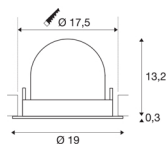

TECHNICAL DATA

Item no.:	1006043
Number of different light outlets	1
Secondary power / secondary voltage	1000/1050mA
Height	13.5 cm
Diameter	19 cm
Installation diameter	17.5 cm
Installation depth	13.5 cm
Net weight	0.85 kg
Gross weight	0.91 kg
Safety class	III
Assembly	Recessed
Assembly details	Ceiling
Wattage	37.4 W
Lumen	3400 lm
Colour temperature	2700 Kelvin
Beam angle	40 °
Color	white
CRI	90
UGR ≤	22
BIG WHITE Page	57