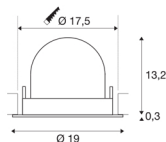

## TECHNICAL DATA

Item no.:	1006044
Number of different light outlets	1
Secondary power / secondary voltage	1000/1050mA
Height	13.5 cm
Diameter	19 cm
Installation diameter	17.5 cm
Installation depth	13.5 cm
Net weight	0.85 kg
Gross weight	0.91 kg
Safety class	III
Assembly	Recessed
Assembly details	Ceiling
Wattage	37.4 W
Lumen	3300 lm
Colour temperature	2700 Kelvin
Beam angle	55 °
Color	white
CRI	90
UGR ≤	22
BIG WHITE Page	57