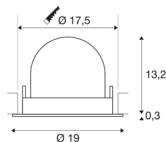

TECHNICAL DATA

Item no.:	1006045
Number of different light outlets	1
Secondary power / secondary voltage	1000/1050mA
Height	13.5 cm
Diameter	19 cm
Installation diameter	17.5 cm
Installation depth	13.5 cm
Net weight	0.85 kg
Gross weight	0.91 kg
Safety class	III
Assembly	Recessed
Assembly details	Ceiling
Wattage	37.4 W
Lumen	3500 lm
Colour temperature	2700 Kelvin
Beam angle	55 °
Color	white
CRI	90
UGR ≤	22
BIG WHITE Page	57