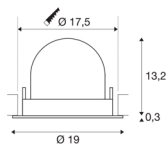

TECHNICAL DATA

Item no.:	1006046
Number of different light outlets	1
Secondary power / secondary voltage	1000/1050mA
Height	13.5 cm
Diameter	19 cm
Installation diameter	17.5 cm
Installation depth	13.5 cm
Net weight	0.85 kg
Gross weight	0.91 kg
Safety class	III
Assembly	Recessed
Assembly details	Ceiling
Wattage	37.4 W
Lumen	3400 lm
Colour temperature	2700 Kelvin
Beam angle	55 °
Color	white
CRI	90
UGR ≤	22
BIG WHITE Page	57