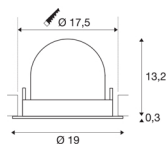

TECHNICAL DATA

Item no.:	1006047
Number of different light outlets	1
Secondary power / secondary voltage	1000/1050mA
Height	13.5 cm
Diameter	19 cm
Installation diameter	17.5 cm
Installation depth	13.5 cm
Net weight	0.85 kg
Gross weight	0.91 kg
Safety class	III
Assembly	Recessed
Assembly details	Ceiling
Wattage	37.4 W
Lumen	3300 lm
Colour temperature	3000 Kelvin
Beam angle	20 °
Color	black
CRI	90
UGR ≤	22
BIG WHITE Page	57