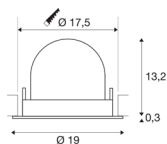

TECHNICAL DATA

Item no.:	1006049
Number of different light outlets	1
Secondary power / secondary voltage	1000/1050mA
Height	13.5 cm
Diameter	19 cm
Installation diameter	17.5 cm
Installation depth	13.5 cm
Net weight	0.85 kg
Gross weight	0.91 kg
Safety class	III
Assembly	Recessed
Assembly details	Ceiling
Wattage	37.4 W
Lumen	3500 lm
Colour temperature	3000 Kelvin
Beam angle	20 °
Color	black
CRI	90
UGR ≤	22
BIG WHITE Page	57