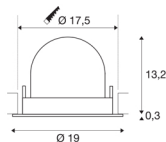

TECHNICAL DATA

Item no.:	1006050
Number of different light outlets	1
Secondary power / secondary voltage	1000/1050mA
Height	13.5 cm
Diameter	19 cm
Installation diameter	17.5 cm
Installation depth	13.5 cm
Net weight	0.85 kg
Gross weight	0.91 kg
Safety class	III
Assembly	Recessed
Assembly details	Ceiling
Wattage	37.4 W
Lumen	3300 lm
Colour temperature	3000 Kelvin
Beam angle	40 °
Color	black
CRI	90
UGR ≤	22
BIG WHITE Page	57