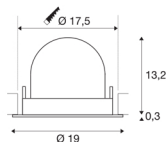

TECHNICAL DATA

Item no.:	1006051
Number of different light outlets	1
Secondary power / secondary voltage	1000/1050mA
Height	13.5 cm
Diameter	19 cm
Installation diameter	17.5 cm
Installation depth	13.5 cm
Net weight	0.85 kg
Gross weight	0.91 kg
Safety class	III
Assembly	Recessed
Assembly details	Ceiling
Wattage	37.4 W
Lumen	3550 lm
Colour temperature	3000 Kelvin
Beam angle	40 °
Color	black
CRI	90
UGR ≤	22
BIG WHITE Page	57