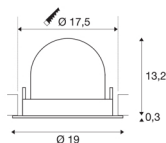

TECHNICAL DATA

Item no.:	1006052
Number of different light outlets	1
Secondary power / secondary voltage	1000/1050mA
Height	13.5 cm
Diameter	19 cm
Installation diameter	17.5 cm
Installation depth	13.5 cm
Net weight	0.85 kg
Gross weight	0.91 kg
Safety class	III
Assembly	Recessed
Assembly details	Ceiling
Wattage	37.4 W
Lumen	3500 lm
Colour temperature	3000 Kelvin
Beam angle	40 °
Color	black
CRI	90
UGR ≤	22
BIG WHITE Page	57