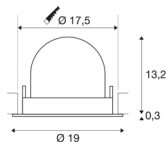

TECHNICAL DATA

Item no.:	1006053
Number of different light outlets	1
Secondary power / secondary voltage	1000/1050mA
Height	13.5 cm
Diameter	19 cm
Installation diameter	17.5 cm
Installation depth	13.5 cm
Net weight	0.85 kg
Gross weight	0.91 kg
Safety class	III
Assembly	Recessed
Assembly details	Ceiling
Wattage	37.4 W
Lumen	3300 lm
Colour temperature	3000 Kelvin
Beam angle	55 °
Color	black
CRI	90
UGR ≤	22
BIG WHITE Page	57