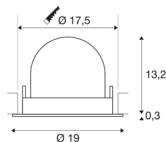

TECHNICAL DATA

Item no.:	1006054
Number of different light outlets	1
Secondary power / secondary voltage	1000/1050mA
Height	13.5 cm
Diameter	19 cm
Installation diameter	17.5 cm
Installation depth	13.5 cm
Net weight	0.85 kg
Gross weight	0.91 kg
Safety class	III
Assembly	Recessed
Assembly details	Ceiling
Wattage	37.4 W
Lumen	3550 lm
Colour temperature	3000 Kelvin
Beam angle	55 °
Color	black
CRI	90
UGR ≤	22
BIG WHITE Page	57