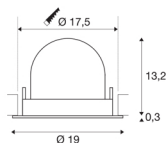

TECHNICAL DATA

Item no.:	1006055
Number of different light outlets	1
Secondary power / secondary voltage	1000/1050mA
Height	13.5 cm
Diameter	19 cm
Installation diameter	17.5 cm
Installation depth	13.5 cm
Net weight	0.85 kg
Gross weight	0.91 kg
Safety class	III
Assembly	Recessed
Assembly details	Ceiling
Wattage	37.4 W
Lumen	3500 lm
Colour temperature	3000 Kelvin
Beam angle	55 °
Color	black
CRI	90
UGR ≤	22
BIG WHITE Page	57