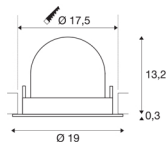

## TECHNICAL DATA

Item no.:	1006056
Number of different light outlets	1
Secondary power / secondary voltage	1000/1050mA
Height	13.5 cm
Diameter	19 cm
Installation diameter	17.5 cm
Installation depth	13.5 cm
Net weight	0.85 kg
Gross weight	0.91 kg
Safety class	III
Assembly	Recessed
Assembly details	Ceiling
Wattage	37.4 W
Lumen	3300 lm
Colour temperature	3000 Kelvin
Beam angle	20 °
Color	white
CRI	90
UGR ≤	22
BIG WHITE Page	57