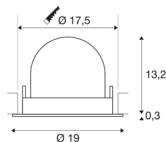

TECHNICAL DATA

Item no.:	1006057
Number of different light outlets	1
Secondary power / secondary voltage	1000/1050mA
Height	13.5 cm
Diameter	19 cm
Installation diameter	17.5 cm
Installation depth	13.5 cm
Net weight	0.85 kg
Gross weight	0.91 kg
Safety class	III
Assembly	Recessed
Assembly details	Ceiling
Wattage	37.4 W
Lumen	3550 lm
Colour temperature	3000 Kelvin
Beam angle	20 °
Color	white
CRI	90
UGR ≤	22
BIG WHITE Page	57