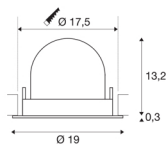

TECHNICAL DATA

Item no.:	1006058
Number of different light outlets	1
Secondary power / secondary voltage	1000/1050mA
Height	13.5 cm
Diameter	19 cm
Installation diameter	17.5 cm
Installation depth	13.5 cm
Net weight	0.85 kg
Gross weight	0.91 kg
Safety class	III
Assembly	Recessed
Assembly details	Ceiling
Wattage	37.4 W
Lumen	3500 lm
Colour temperature	3000 Kelvin
Beam angle	20 °
Color	white
CRI	90
UGR ≤	22
BIG WHITE Page	57