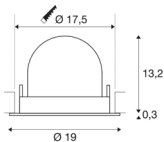

TECHNICAL DATA

Item no.:	1006060
Number of different light outlets	1
Secondary power / secondary voltage	1000/1050mA
Height	13.5 cm
Diameter	19 cm
Installation diameter	17.5 cm
Installation depth	13.5 cm
Net weight	0.85 kg
Gross weight	0.91 kg
Safety class	III
Assembly	Recessed
Assembly details	Ceiling
Wattage	37.4 W
Lumen	3550 lm
Colour temperature	3000 Kelvin
Beam angle	40 °
Color	white
CRI	90
UGR ≤	22
BIG WHITE Page	57