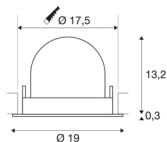

TECHNICAL DATA

Item no.:	1006061
Number of different light outlets	1
Secondary power / secondary voltage	1000/1050mA
Height	13.5 cm
Diameter	19 cm
Installation diameter	17.5 cm
Installation depth	13.5 cm
Net weight	0.85 kg
Gross weight	0.91 kg
Safety class	III
Assembly	Recessed
Assembly details	Ceiling
Wattage	37.4 W
Lumen	3500 lm
Colour temperature	3000 Kelvin
Beam angle	40 °
Color	white
CRI	90
UGR ≤	22
BIG WHITE Page	57