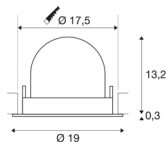

TECHNICAL DATA

Item no.:	1006062
Number of different light outlets	1
Secondary power / secondary voltage	1000/1050mA
Height	13.5 cm
Diameter	19 cm
Installation diameter	17.5 cm
Installation depth	13.5 cm
Net weight	0.85 kg
Gross weight	0.91 kg
Safety class	III
Assembly	Recessed
Assembly details	Ceiling
Wattage	37.4 W
Lumen	3300 lm
Colour temperature	3000 Kelvin
Beam angle	55 °
Color	white
CRI	90
UGR ≤	22
BIG WHITE Page	57