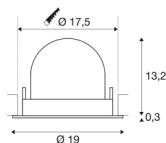

TECHNICAL DATA

Item no.:	1006063
Number of different light outlets	1
Secondary power / secondary voltage	1000/1050mA
Height	13.5 cm
Diameter	19 cm
Installation diameter	17.5 cm
Installation depth	13.5 cm
Net weight	0.85 kg
Gross weight	0.91 kg
Safety class	III
Assembly	Recessed
Assembly details	Ceiling
Wattage	37.4 W
Lumen	3550 lm
Colour temperature	3000 Kelvin
Beam angle	55 °
Color	white
CRI	90
UGR ≤	22
BIG WHITE Page	57