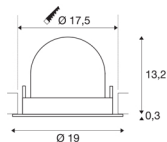

TECHNICAL DATA

Item no.:	1006064
Number of different light outlets	1
Secondary power / secondary voltage	1000/1050mA
Height	13.5 cm
Diameter	19 cm
Installation diameter	17.5 cm
Installation depth	13.5 cm
Net weight	0.85 kg
Gross weight	0.91 kg
Safety class	III
Assembly	Recessed
Assembly details	Ceiling
Wattage	37.4 W
Lumen	3500 lm
Colour temperature	3000 Kelvin
Beam angle	55 °
Color	white
CRI	90
UGR ≤	22
BIG WHITE Page	57