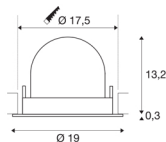

TECHNICAL DATA

Item no.:	1006065
Number of different light outlets	1
Secondary power / secondary voltage	1000/1050mA
Height	13.5 cm
Diameter	19 cm
Installation diameter	17.5 cm
Installation depth	13.5 cm
Net weight	0.85 kg
Gross weight	0.91 kg
Safety class	III
Assembly	Recessed
Assembly details	Ceiling
Wattage	37.4 W
Lumen	3600 lm
Colour temperature	4000 Kelvin
Beam angle	20 °
Color	black
CRI	90
UGR ≤	22
BIG WHITE Page	57