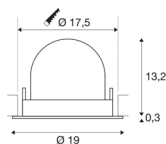

TECHNICAL DATA

Item no.:	1006066
Number of different light outlets	1
Secondary power / secondary voltage	1000/1050mA
Height	13.5 cm
Diameter	19 cm
Installation diameter	17.5 cm
Installation depth	13.5 cm
Net weight	0.85 kg
Gross weight	0.91 kg
Safety class	III
Assembly	Recessed
Assembly details	Ceiling
Wattage	37.4 W
Lumen	3800 lm
Colour temperature	4000 Kelvin
Beam angle	20 °
Color	black
CRI	90
UGR ≤	22
BIG WHITE Page	57