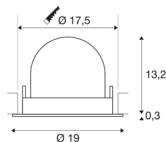

TECHNICAL DATA

Item no.:	1006067
Number of different light outlets	1
Secondary power / secondary voltage	1000/1050mA
Height	13.5 cm
Diameter	19 cm
Installation diameter	17.5 cm
Installation depth	13.5 cm
Net weight	0.85 kg
Gross weight	0.91 kg
Safety class	III
Assembly	Recessed
Assembly details	Ceiling
Wattage	37.4 W
Lumen	3750 lm
Colour temperature	4000 Kelvin
Beam angle	20 °
Color	black
CRI	90
UGR ≤	22
BIG WHITE Page	57