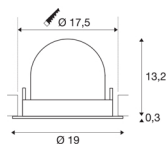

TECHNICAL DATA

Item no.:	1006068
Number of different light outlets	1
Secondary power / secondary voltage	1000/1050mA
Height	13.5 cm
Diameter	19 cm
Installation diameter	17.5 cm
Installation depth	13.5 cm
Net weight	0.85 kg
Gross weight	0.91 kg
Safety class	III
Assembly	Recessed
Assembly details	Ceiling
Wattage	37.4 W
Lumen	3600 lm
Colour temperature	4000 Kelvin
Beam angle	40 °
Color	black
CRI	90
UGR ≤	22
BIG WHITE Page	57