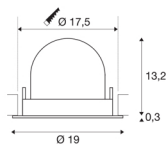

TECHNICAL DATA

Item no.:	1006069
Number of different light outlets	1
Secondary power / secondary voltage	1000/1050mA
Height	13.5 cm
Diameter	19 cm
Installation diameter	17.5 cm
Installation depth	13.5 cm
Net weight	0.85 kg
Gross weight	0.91 kg
Safety class	III
Assembly	Recessed
Assembly details	Ceiling
Wattage	37.4 W
Lumen	3800 lm
Colour temperature	4000 Kelvin
Beam angle	40 °
Color	black
CRI	90
UGR ≤	22
BIG WHITE Page	57