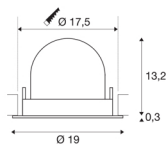

TECHNICAL DATA

Item no.:	1006070
Number of different light outlets	1
Secondary power / secondary voltage	1000/1050mA
Height	13.5 cm
Diameter	19 cm
Installation diameter	17.5 cm
Installation depth	13.5 cm
Net weight	0.85 kg
Gross weight	0.91 kg
Safety class	III
Assembly	Recessed
Assembly details	Ceiling
Wattage	37.4 W
Lumen	3750 lm
Colour temperature	4000 Kelvin
Beam angle	40 °
Color	black
CRI	90
UGR ≤	22
BIG WHITE Page	57