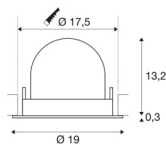

TECHNICAL DATA

Item no.:	1006071
Number of different light outlets	1
Secondary power / secondary voltage	1000/1050mA
Height	13.5 cm
Diameter	19 cm
Installation diameter	17.5 cm
Installation depth	13.5 cm
Net weight	0.85 kg
Gross weight	0.91 kg
Safety class	III
Assembly	Recessed
Assembly details	Ceiling
Wattage	37.4 W
Lumen	3600 lm
Colour temperature	4000 Kelvin
Beam angle	55 °
Color	black
CRI	90
UGR ≤	22
BIG WHITE Page	57