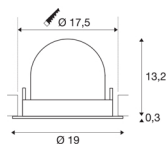

TECHNICAL DATA

Item no.:	1006072
Number of different light outlets	1
Secondary power / secondary voltage	1000/1050mA
Height	13.5 cm
Diameter	19 cm
Installation diameter	17.5 cm
Installation depth	13.5 cm
Net weight	0.85 kg
Gross weight	0.91 kg
Safety class	III
Assembly	Recessed
Assembly details	Ceiling
Wattage	37.4 W
Lumen	3800 lm
Colour temperature	4000 Kelvin
Beam angle	55 °
Color	black
CRI	90
UGR ≤	22
BIG WHITE Page	57