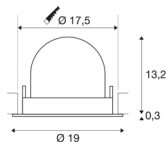

TECHNICAL DATA

Item no.:	1006073
Number of different light outlets	1
Secondary power / secondary voltage	1000/1050mA
Height	13.5 cm
Diameter	19 cm
Installation diameter	17.5 cm
Installation depth	13.5 cm
Net weight	0.85 kg
Gross weight	0.91 kg
Safety class	III
Assembly	Recessed
Assembly details	Ceiling
Wattage	37.4 W
Lumen	3750 lm
Colour temperature	4000 Kelvin
Beam angle	55 °
Color	black
CRI	90
UGR ≤	22
BIG WHITE Page	57