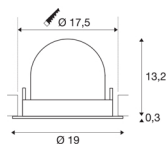

TECHNICAL DATA

Item no.:	1006074
Number of different light outlets	1
Secondary power / secondary voltage	1000/1050mA
Height	13.5 cm
Diameter	19 cm
Installation diameter	17.5 cm
Installation depth	13.5 cm
Net weight	0.85 kg
Gross weight	0.91 kg
Safety class	III
Assembly	Recessed
Assembly details	Ceiling
Wattage	37.4 W
Lumen	3600 lm
Colour temperature	4000 Kelvin
Beam angle	20 °
Color	white
CRI	90
UGR ≤	22
BIG WHITE Page	57