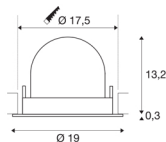

TECHNICAL DATA

Item no.:	1006075
Number of different light outlets	1
Secondary power / secondary voltage	1000/1050mA
Height	13.5 cm
Diameter	19 cm
Installation diameter	17.5 cm
Installation depth	13.5 cm
Net weight	0.85 kg
Gross weight	0.91 kg
Safety class	III
Assembly	Recessed
Assembly details	Ceiling
Wattage	37.4 W
Lumen	3800 lm
Colour temperature	4000 Kelvin
Beam angle	20 °
Color	white
CRI	90
UGR ≤	22
BIG WHITE Page	57