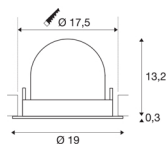

## TECHNICAL DATA

Item no.:	1006076
Number of different light outlets	1
Secondary power / secondary voltage	1000/1050mA
Height	13.5 cm
Diameter	19 cm
Installation diameter	17.5 cm
Installation depth	13.5 cm
Net weight	0.85 kg
Gross weight	0.91 kg
Safety class	III
Assembly	Recessed
Assembly details	Ceiling
Wattage	37.4 W
Lumen	3750 lm
Colour temperature	4000 Kelvin
Beam angle	20 °
Color	white
CRI	90
UGR ≤	22
BIG WHITE Page	57