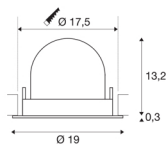

TECHNICAL DATA

Item no.:	1006077
Number of different light outlets	1
Secondary power / secondary voltage	1000/1050mA
Height	13.5 cm
Diameter	19 cm
Installation diameter	17.5 cm
Installation depth	13.5 cm
Net weight	0.85 kg
Gross weight	0.91 kg
Safety class	III
Assembly	Recessed
Assembly details	Ceiling
Wattage	37.4 W
Lumen	3600 lm
Colour temperature	4000 Kelvin
Beam angle	40 °
Color	white
CRI	90
UGR ≤	22
BIG WHITE Page	57