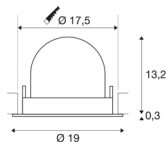

TECHNICAL DATA

Item no.:	1006078
Number of different light outlets	1
Secondary power / secondary voltage	1000/1050mA
Height	13.5 cm
Diameter	19 cm
Installation diameter	17.5 cm
Installation depth	13.5 cm
Net weight	0.85 kg
Gross weight	0.91 kg
Safety class	III
Assembly	Recessed
Assembly details	Ceiling
Wattage	37.4 W
Lumen	3800 lm
Colour temperature	4000 Kelvin
Beam angle	40 °
Color	white
CRI	90
UGR ≤	22
BIG WHITE Page	57