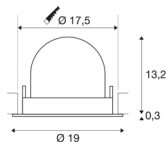

TECHNICAL DATA

Item no.:	1006079
Number of different light outlets	1
Secondary power / secondary voltage	1000/1050mA
Height	13.5 cm
Diameter	19 cm
Installation diameter	17.5 cm
Installation depth	13.5 cm
Net weight	0.85 kg
Gross weight	0.91 kg
Safety class	III
Assembly	Recessed
Assembly details	Ceiling
Wattage	37.4 W
Lumen	3750 lm
Colour temperature	4000 Kelvin
Beam angle	40 °
Color	white
CRI	90
UGR ≤	22
BIG WHITE Page	57