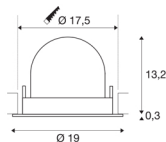

TECHNICAL DATA

Item no.:	1006080
Number of different light outlets	1
Secondary power / secondary voltage	1000/1050mA
Height	13.5 cm
Diameter	19 cm
Installation diameter	17.5 cm
Installation depth	13.5 cm
Net weight	0.85 kg
Gross weight	0.91 kg
Safety class	III
Assembly	Recessed
Assembly details	Ceiling
Wattage	37.4 W
Lumen	3600 lm
Colour temperature	4000 Kelvin
Beam angle	55 °
Color	white
CRI	90
UGR ≤	22
BIG WHITE Page	57