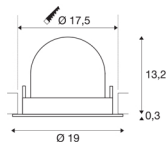

TECHNICAL DATA

Item no.:	1006081
Number of different light outlets	1
Secondary power / secondary voltage	1000/1050mA
Height	13.5 cm
Diameter	19 cm
Installation diameter	17.5 cm
Installation depth	13.5 cm
Net weight	0.85 kg
Gross weight	0.91 kg
Safety class	III
Assembly	Recessed
Assembly details	Ceiling
Wattage	37.4 W
Lumen	3800 lm
Colour temperature	4000 Kelvin
Beam angle	55 °
Color	white
CRI	90
UGR ≤	22
BIG WHITE Page	57