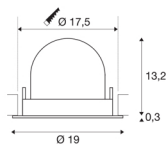

TECHNICAL DATA

Item no.:	1006082
Number of different light outlets	1
Secondary power / secondary voltage	1000/1050mA
Height	13.5 cm
Diameter	19 cm
Installation diameter	17.5 cm
Installation depth	13.5 cm
Net weight	0.85 kg
Gross weight	0.91 kg
Safety class	III
Assembly	Recessed
Assembly details	Ceiling
Wattage	37.4 W
Lumen	3750 lm
Colour temperature	4000 Kelvin
Beam angle	55 °
Color	white
CRI	90
UGR ≤	22
BIG WHITE Page	57