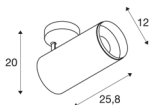

TECHNICAL DATA

Item no.:	1006083
Number of different light outlets	1
Primary nominal voltage	220-240V ~50/60Hz mA/V
Secondary power / secondary voltage	900mA
Length	25.8 cm
Height	20 cm
Diameter	12 cm
Net weight	1.58 kg
Gross weight	1.691 kg
Safety class	I
Assembly	Surface
Assembly details	Ceiling
Dimmable	Yes
Dimming technology	trailing edge
Wattage	36 W
Lumen	3290 lm
Colour temperature	2700 Kelvin
Beam angle	24 °
Color	black
CRI	90
UGR ≤	19
BIG WHITE Page	79