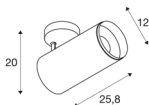

TECHNICAL DATA

Item no.:	1006085
Number of different light outlets	1
Primary nominal voltage	220-240V ~50/60Hz mA/V
Secondary power / secondary voltage	900mA
Length	25.8 cm
Height	20 cm
Diameter	12 cm
Net weight	1.58 kg
Gross weight	1.691 kg
Safety class	I
Assembly	Surface
Assembly details	Ceiling
Dimmable	Yes
Dimming technology	trailing edge
Wattage	36 W
Lumen	2980 lm
Colour temperature	2700 Kelvin
Beam angle	60 °
Color	black
CRI	90
UGR ≤	25
BIG WHITE Page	79