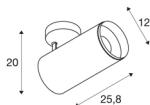

TECHNICAL DATA

Item no.:	1006087
Number of different light outlets	1
Primary nominal voltage	220-240V ~50/60Hz mA/V
Secondary power / secondary voltage	900mA
Length	25.8 cm
Height	20 cm
Diameter	12 cm
Net weight	1.58 kg
Gross weight	1.691 kg
Safety class	I
Assembly	Surface
Assembly details	Ceiling
Dimmable	Yes
Dimming technology	trailing edge
Wattage	36 W
Lumen	3250 lm
Colour temperature	2700 Kelvin
Beam angle	36 °
Color	white
CRI	90
UGR ≤	19
BIG WHITE Page	79