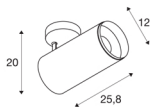

TECHNICAL DATA

Item no.:	1006088
Number of different light outlets	1
Primary nominal voltage	220-240V ~50/60Hz mA/V
Secondary power / secondary voltage	900mA
Length	25.8 cm
Height	20 cm
Diameter	12 cm
Net weight	1.58 kg
Gross weight	1.691 kg
Safety class	I
Assembly	Surface
Assembly details	Ceiling
Dimmable	Yes
Dimming technology	trailing edge
Wattage	36 W
Lumen	2980 lm
Colour temperature	2700 Kelvin
Beam angle	60 °
Color	white
CRI	90
UGR ≤	25
BIG WHITE Page	79