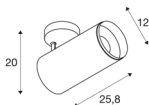

TECHNICAL DATA

Item no.:	1006092
Number of different light outlets	1
Primary nominal voltage	220-240V ~50/60Hz mA/V
Secondary power / secondary voltage	900mA
Length	25.8 cm
Height	20 cm
Diameter	12 cm
Net weight	1.58 kg
Gross weight	1.691 kg
Safety class	I
Assembly	Surface
Assembly details	Ceiling
Dimmable	Yes
Dimming technology	trailing edge
Wattage	36 W
Lumen	3530 lm
Colour temperature	3000 Kelvin
Beam angle	24 °
Color	white
CRI	90
UGR ≤	19
BIG WHITE Page	79