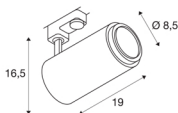

TECHNICAL DATA

Item no.:	1006113
Number of different light outlets	1
Primary nominal voltage	220-240V ~50/60Hz mA/V
Secondary power / secondary voltage	500mA
Length	19 cm
Height	16.5 cm
Diameter	8.5 cm
Net weight	0.95 kg
Gross weight	1.017 kg
Safety class	I
Assembly details	Track Ceiling
Dimmable	Yes
Dimming technology	trailing edge
Wattage	20 W
Lumen	1900 lm
Colour temperature	4000 Kelvin
Beam angle	15 °
Color	white
CRI	90
UGR ≤	25
BIG WHITE Page	71