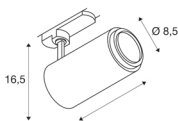

## TECHNICAL DATA

Item no.:	1006119
Number of different light outlets	1
Primary nominal voltage	220-240V ~50/60Hz mA/V
Secondary power / secondary voltage	500mA
Length	19 cm
Height	16.5 cm
Diameter	8.5 cm
Net weight	1 kg
Gross weight	1.07 kg
Safety class	I
Assembly details	Track Ceiling
Dimmable	Yes
Dimming technology	DALI
Wattage	20 W
Lumen	1900 lm
Colour temperature	4000 Kelvin
Beam angle	15 °
Color	white
CRI	90
UGR ≤	25
BIG WHITE Page	71