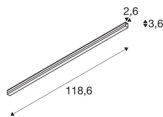

BATTEN 120

white light bar, 18W CCT Switch 3000/4000K

TECHNICAL DATA

Item no.:	1006124
Primary nominal voltage	220-240V ~50/60Hz mA/V
Secondary power / secondary voltage	220mA
Length	118,55 cm
Width	2,6 cm
Height	3,6 cm
Net weight	0,405 kg
Gross weight	0,519 kg
IP Code	IP 20
Safety class	II
Assembly	Surface
Assembly details	Ceiling,Wall
Number of through-wires	5
Wattage	18 W
Lumen	1960 lm
Colour temperature	3000/4000 Kelvin
Color	white
CRI	90
LXXBXX data	L70B50
Minimum ambient temperature	-20 °C
Maximum ambient temperature	40 °C
BIG WHITE Page	334