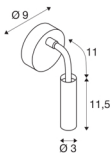

KARPO GOOSE

white wall-mounted light, 5.8W 3000K 40°

The KARPO light series is available in white and black. It has a spot in the shape of a cylinder that can be individually aligned via a flex arm. The pivot and rotation range of the flexible arm result in countless possibilities for pinpoint accent lighting or as a reading light, not only in living rooms and bedrooms but also in hotel rooms, restaurants and cafés. The integrated premium LEDs ensure high energy efficiency. Furthermore, the light has a high colour reproduction index of 90 and is dimmable via a switch on the light head. The light allows direct connection to a 230V mains voltage.

TECHNICAL DATA

Item no.:	1006161
Primary nominal voltage	220-240V ~50/60Hz mA/V
Secondary power / secondary voltage	12V
Length	11.5 cm
Diameter	3 cm
Net weight	0.43 kg
Gross weight	0.46 kg
Safety class	I
Assembly	Surface
Assembly details	Wall
Dimmable	Yes
Dimming technology	Switch Dimmable
Wattage	5.8 W
Lumen	420 lm
Colour temperature	3000 Kelvin
Beam angle	40 °
Color	white
CRI	90
LXXBXX data	L70B50
Minimum ambient temperature	-20 °C
Maximum ambient temperature	40 °C
BIG WHITE Page	224