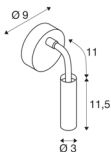

KARPO GOOSE

black wall-mounted light, 5.8W 3000K 40°

The KARPO light series is available in white and black. It has a spot in the shape of a cylinder that can be individually aligned via a flex arm. The pivot and rotation range of the flexible arm result in countless possibilities for pinpoint accent lighting or as a reading light, not only in living rooms and bedrooms but also in hotel rooms, restaurants and cafés. The integrated premium LEDs ensure high energy efficiency. Furthermore, the light has a high colour reproduction index of 90 and is dimmable via a switch on the light head. The light allows direct connection to a 230V mains voltage.

TECHNICAL DATA

Item no.:	1006162
Primary nominal voltage	220-240V ~50/60Hz mA/V
Secondary power / secondary voltage	12V
Length	11.5 cm
Diameter	3 cm
Net weight	0.43 kg
Gross weight	0.46 kg
Safety class	I
Assembly	Surface
Assembly details	Wall
Dimmable	Yes
Dimming technology	Switch Dimmable
Wattage	5.8 W
Lumen	380 lm
Colour temperature	3000 Kelvin
Beam angle	40 °
Color	black
CRI	90
LXXBXX data	L70B50
Minimum ambient temperature	-20 °C
Maximum ambient temperature	40 °C
BIG WHITE Page	224